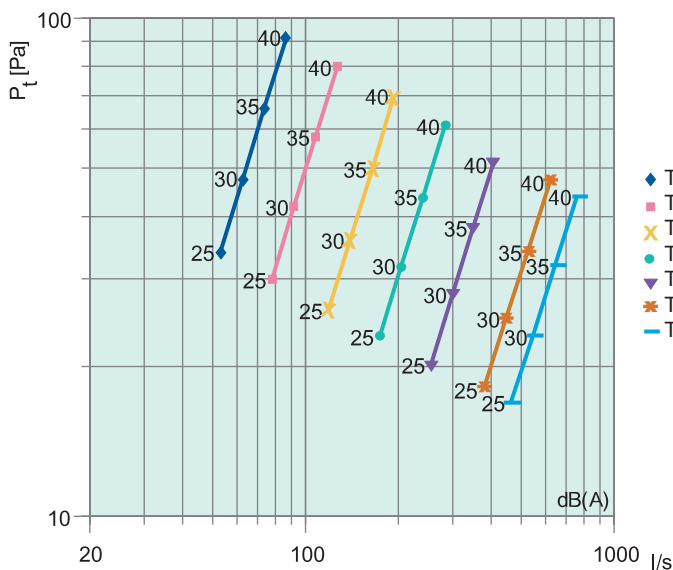

TSF 100-400