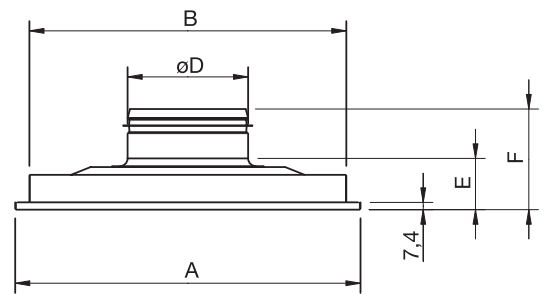

TSF 100-400

	A	B	ØD	E	F	Size of hole dimension
TSF 100	355	326	99	50	100	328 x 328
TSF 125	355	326	124	50	100	328 x 328
TSF 160	355	326	159	50	100	328 x 328
TSF 200	455	426	199	46	107	428 x 428
TSF 250	590	561	249	50	111	563 x 563
TSF 315	590	561	314	52	111	563 x 563
TSF 400	590	561	399	52	131	563 x 563